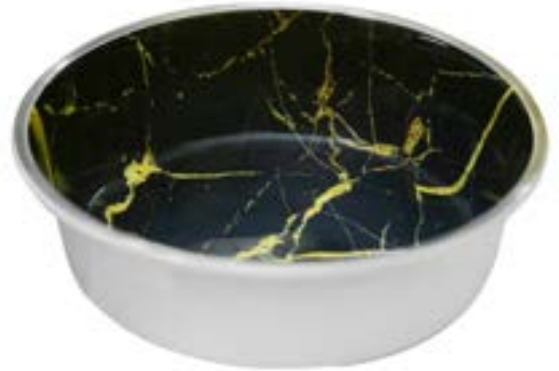

51

Ceramic Style 1

Premium Minakari Gold And White Ceramic Finish Bowl

Size
0.225L (1/2 pint)
0.45L (1 pint)
0.90L (1 quart)
1.80L (2 quart)
2.80L (3 quart)
4.00L (5 quart)

SKU
PR77210C1
PR77220C1
PR77230C1
PR77240C1
PR77250C1
PR77260C1

52

Ceramic Style 2

Premium Minakari Blue Lilies Ceramic Finish Bowl

Size
0.225L (1/2 pint)
0.45L (1 pint)
0.90L (1 quart)
1.80L (2 quart)
2.80L (3 quart)
4.00L (5 quart)

SKU
PR77210C2
PR77220C2
PR77230C2
PR77240C2
PR77250C2
PR77260C2

53 **Ceramic Style 3**

Premium Minakari Teal And Gold Ceramic Finish Bowl

Size	SKU
0.225L (1/2 pint)	PR77210C3
0.45L (1 pint)	PR77220C3
0.90L (1 quart)	PR77230C3
1.80L (2 quart)	PR77240C3
2.80L (3 quart)	PR77250C3
4.00L (5 quart)	PR77260C3