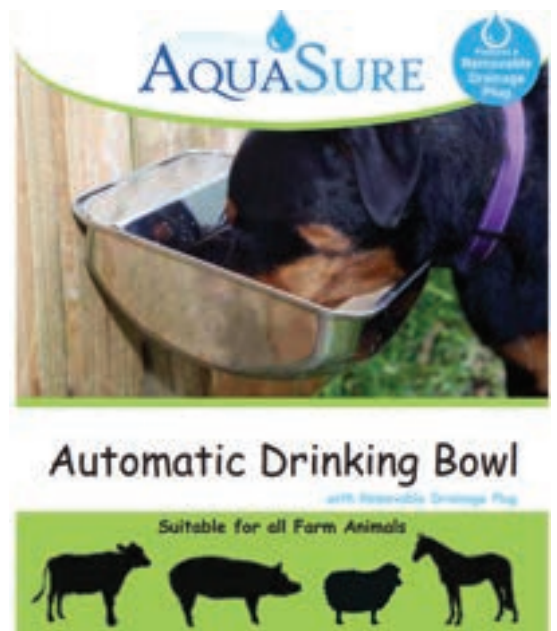

Inside View

Automatic Drinking Bowl

Stainless Steel Automatic Drinking Bowl With Removable Drainage Plug

Size	Code
3.80L (1 gallon)	77777AQ