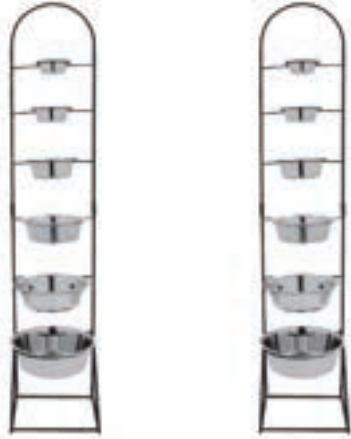

Display Stand

Display Stand

Size
Display Stand

SKU
77900