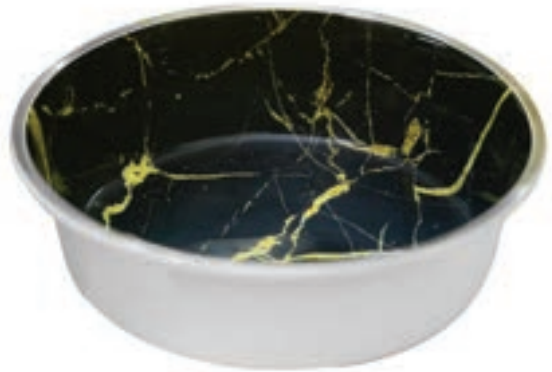

Ceramic Style 3

Premium Minakari Teal And Gold Ceramic Finish Bowl

Size

- 0.225L (1/2 pint)
- 0.45L (1 pint)
- 0.90L (1 quart)
- 1.80L (2 quart)
- 2.80L (3 quart)
- 4.00L (5 quart)

SKU

- PR77210C3
- PR77220C3
- PR77230C3
- PR77240C3
- PR77250C3
- PR77260C3