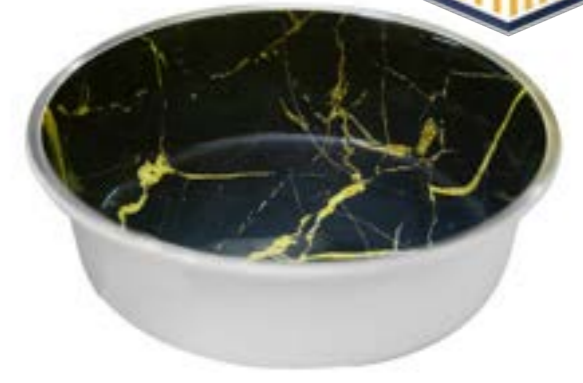

Ceramic Style 1

Premium Minakari Gold And White Ceramic Finish Bowl

Size	SKU
0.225L (1/2 pint)	PR77210C1
0.45L (1 pint)	PR77220C1
0.90L (1 quart)	PR77230C1
1.80L (2 quart)	PR77240C1
2.80L (3 quart)	PR77250C1
4.00L (5 quart)	PR77260C1

Ceramic Style 3

Premium Minakari Teal And Gold Ceramic Finish Bowl

Size	SKU
0.225L (1/2 pint)	PR77210C3
0.45L (1 pint)	PR77220C3
0.90L (1 quart)	PR77230C3
1.80L (2 quart)	PR77240C3
2.80L (3 quart)	PR77250C3
4.00L (5 quart)	PR77260C3

Ceramic Style 2

Premium Minakari Blue Lilies Ceramic Finish Bowl

Size	SKU
0.225L (1/2 pint)	PR77210C2
0.45L (1 pint)	PR77220C2
0.90L (1 quart)	PR77230C2
1.80L (2 quart)	PR77240C2
2.80L (3 quart)	PR77250C2
4.00L (5 quart)	PR77260C2